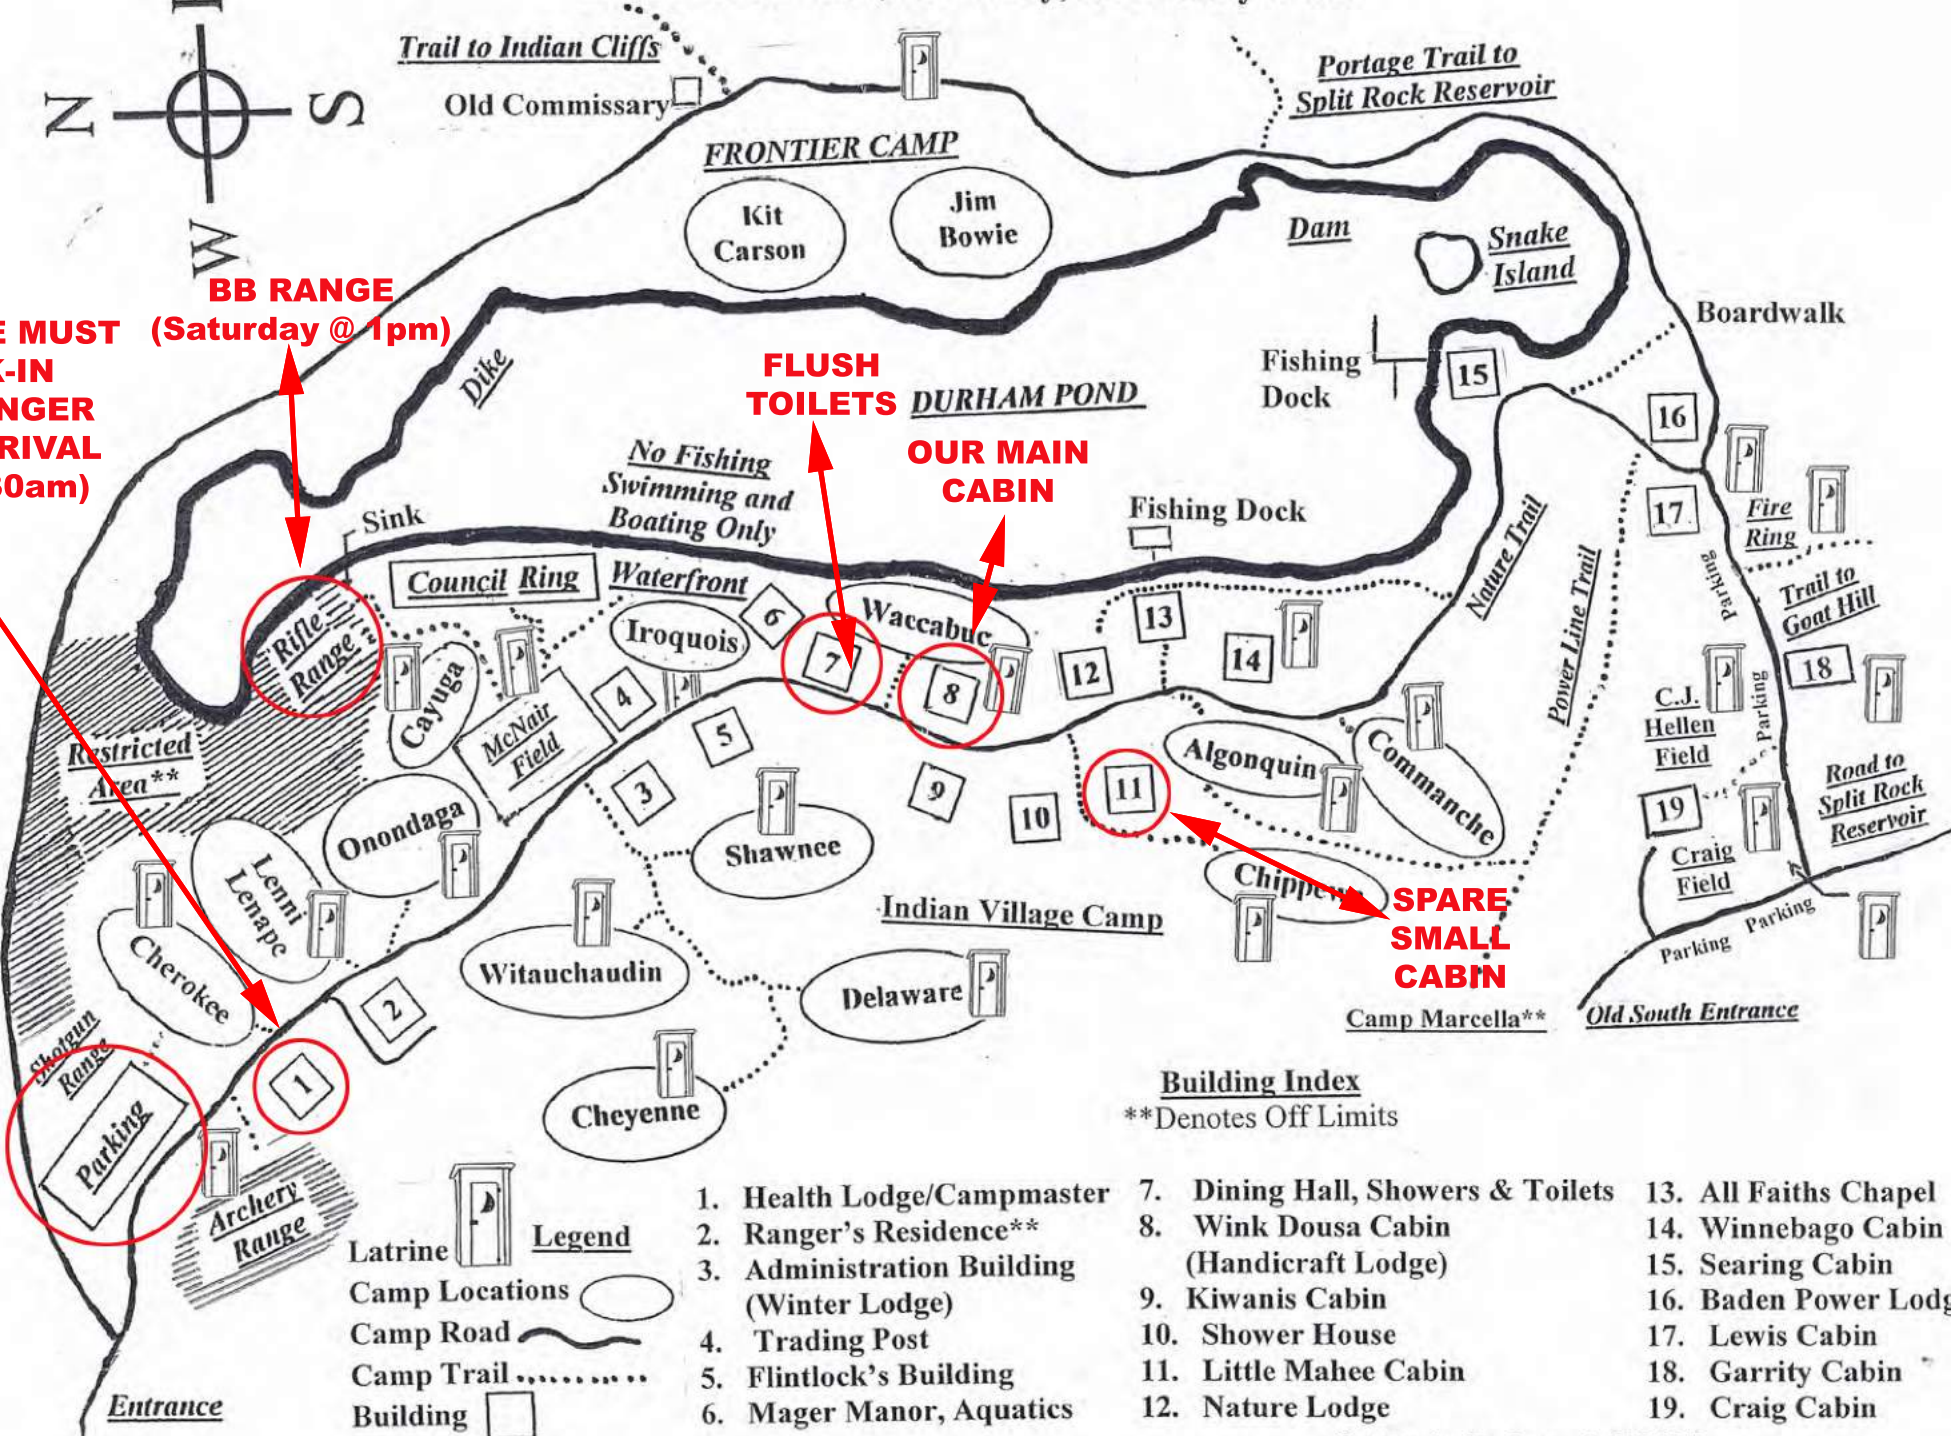

Winnebago Scout Reservation

Timberbrook Road, Rockaway, New Jersey 07866

EVERYONE MUST CHECK-IN WITH RANGER UPON ARRIVAL (after 8:30am)

BB RANGE (Saturday @ 1pm)

FLUSH TOILETS

OUR MAIN CABIN

SPARE SMALL CABIN

Building Index

**Denotes Off Limits

- | | | |
|---|--|-----------------------|
| 1. Health Lodge/Campmaster | 7. Dining Hall, Showers & Toilets | 13. All Faiths Chapel |
| 2. Ranger's Residence** | 8. Wink Dousa Cabin (Handicraft Lodge) | 14. Winnebago Cabin |
| 3. Administration Building (Winter Lodge) | 9. Kiwanis Cabin | 15. Searing Cabin |
| 4. Trading Post | 10. Shower House | 16. Baden Power Lodge |
| 5. Flintlock's Building | 11. Little Mahee Cabin | 17. Lewis Cabin |
| 6. Mager Manor, Aquatics | 12. Nature Lodge | 18. Garrity Cabin |
| | | 19. Craig Cabin |

- Legend**
- Latrine
 - Camp Locations
 - Camp Road
 - Camp Trail
 - Building